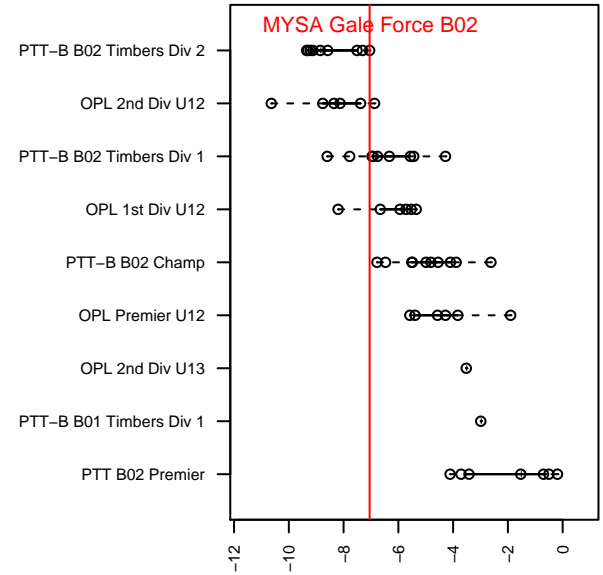

**attack and defense rating
relative to others at age
and all opponents in last 13 months**